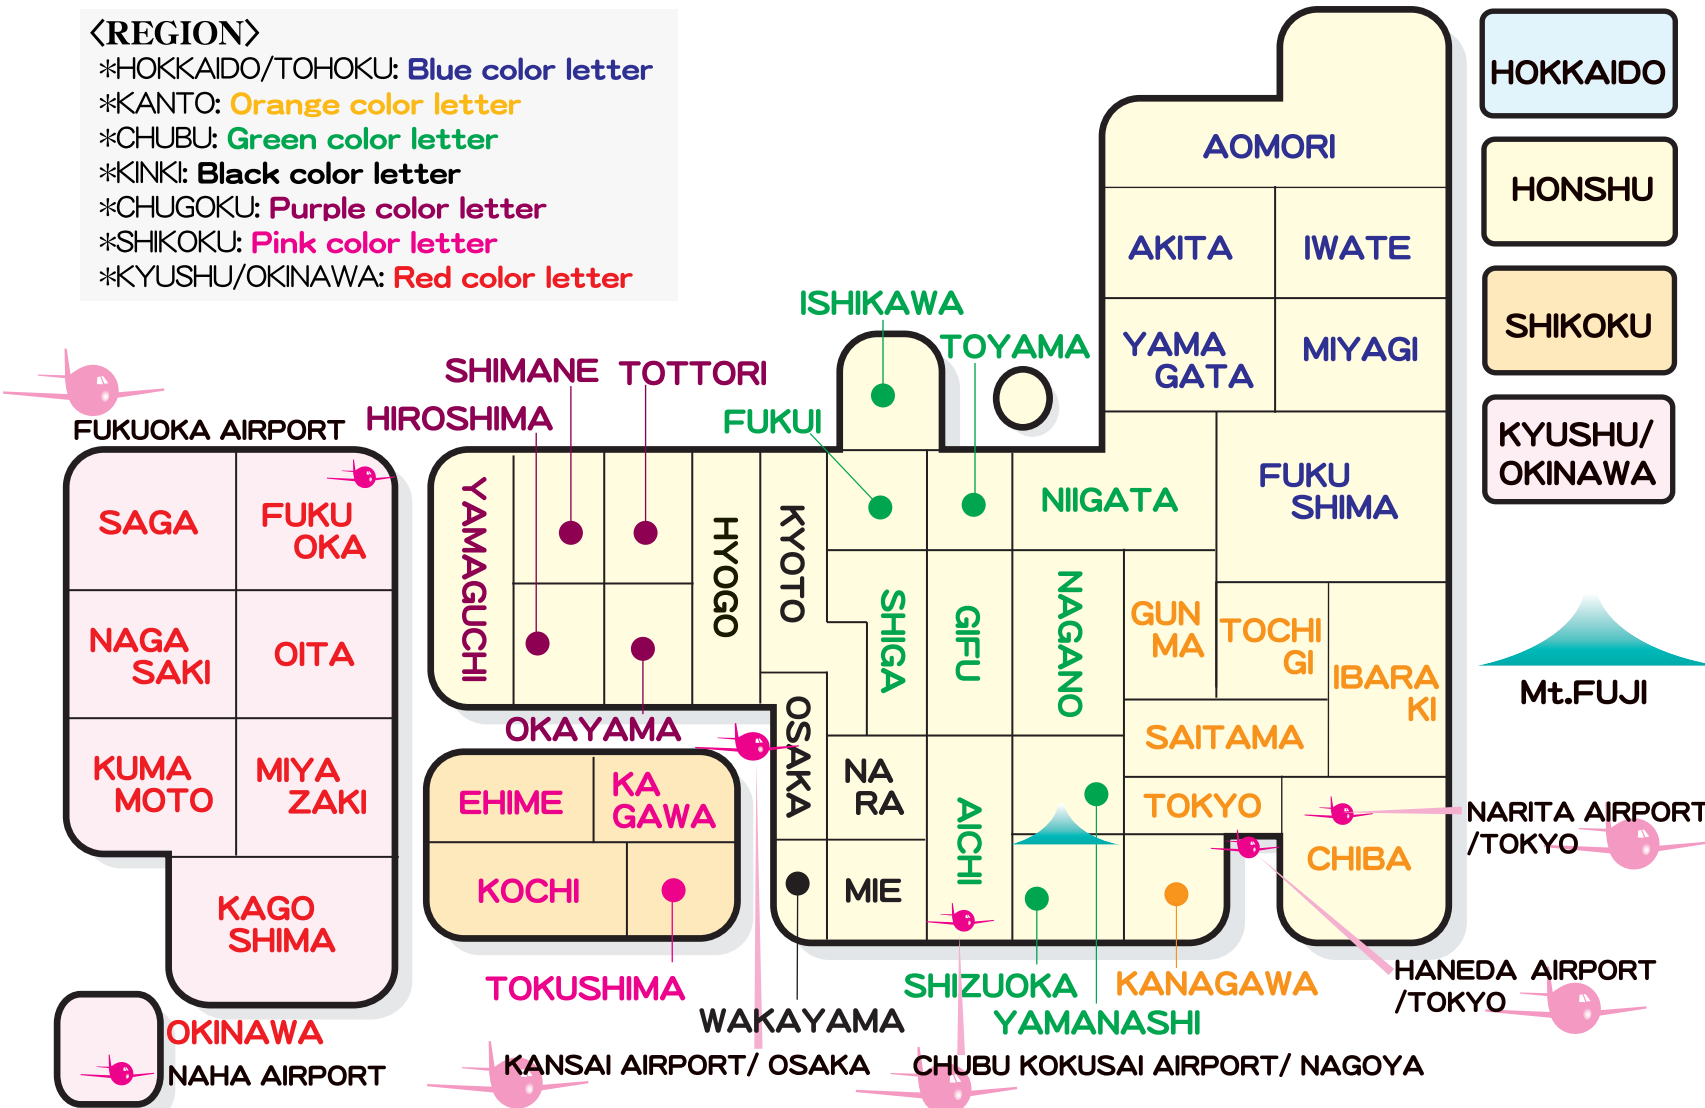

# MAP OF JAPAN

## INTERNATIONAL AIRPORT

<REGION>

- \*HOKKAIDO/TOHOKU: Blue color letter
- \*KANTO: Orange color letter
- \*CHUBU: Green color letter
- \*KINKI: Black color letter
- \*CHUGOKU: Purple color letter
- \*SHIKOKU: Pink color letter
- \*KYUSHU/OKINAWA: Red color letter

HOKKAI-DO  
CHITOSE AIRPORT / SAPPORO

SAPPORO HOKKAIDO

- HOKKAIDO
- HONSHU
- SHIKOKU
- KYUSHU/OKINAWA

KAMAKURA KANAGAWA

Mt.FUJI

MIYAJIMA HIROSHIMA

NAHA OKINAWA

NARITA AIRPORT / TOKYO

HANEDA AIRPORT / TOKYO

KANSAI AIRPORT / OSAKA

CHUBU KOKUSAI AIRPORT / NAGOYA